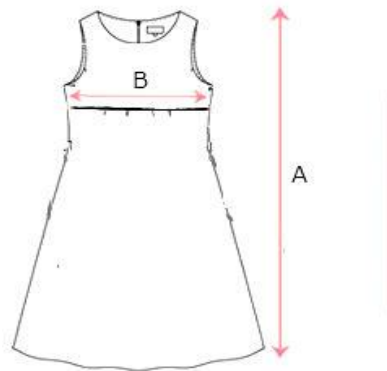

Size Chart

AGE	2/3 YEARS	3/4 YEARS	4/6 YEARS	6/8 YEARS	8/10 YEARS
GIRL HEIGHT (cm)	90 - 97	98 - 105	106 - 116	117 - 127	128- 140
LENGHT A (cm)	52	58	64	70	76
CHEST B (cm)	28	31	32	34	37

How we measure

The image shown here is for illustrative purposes only, it does not correspond to the real item on sale